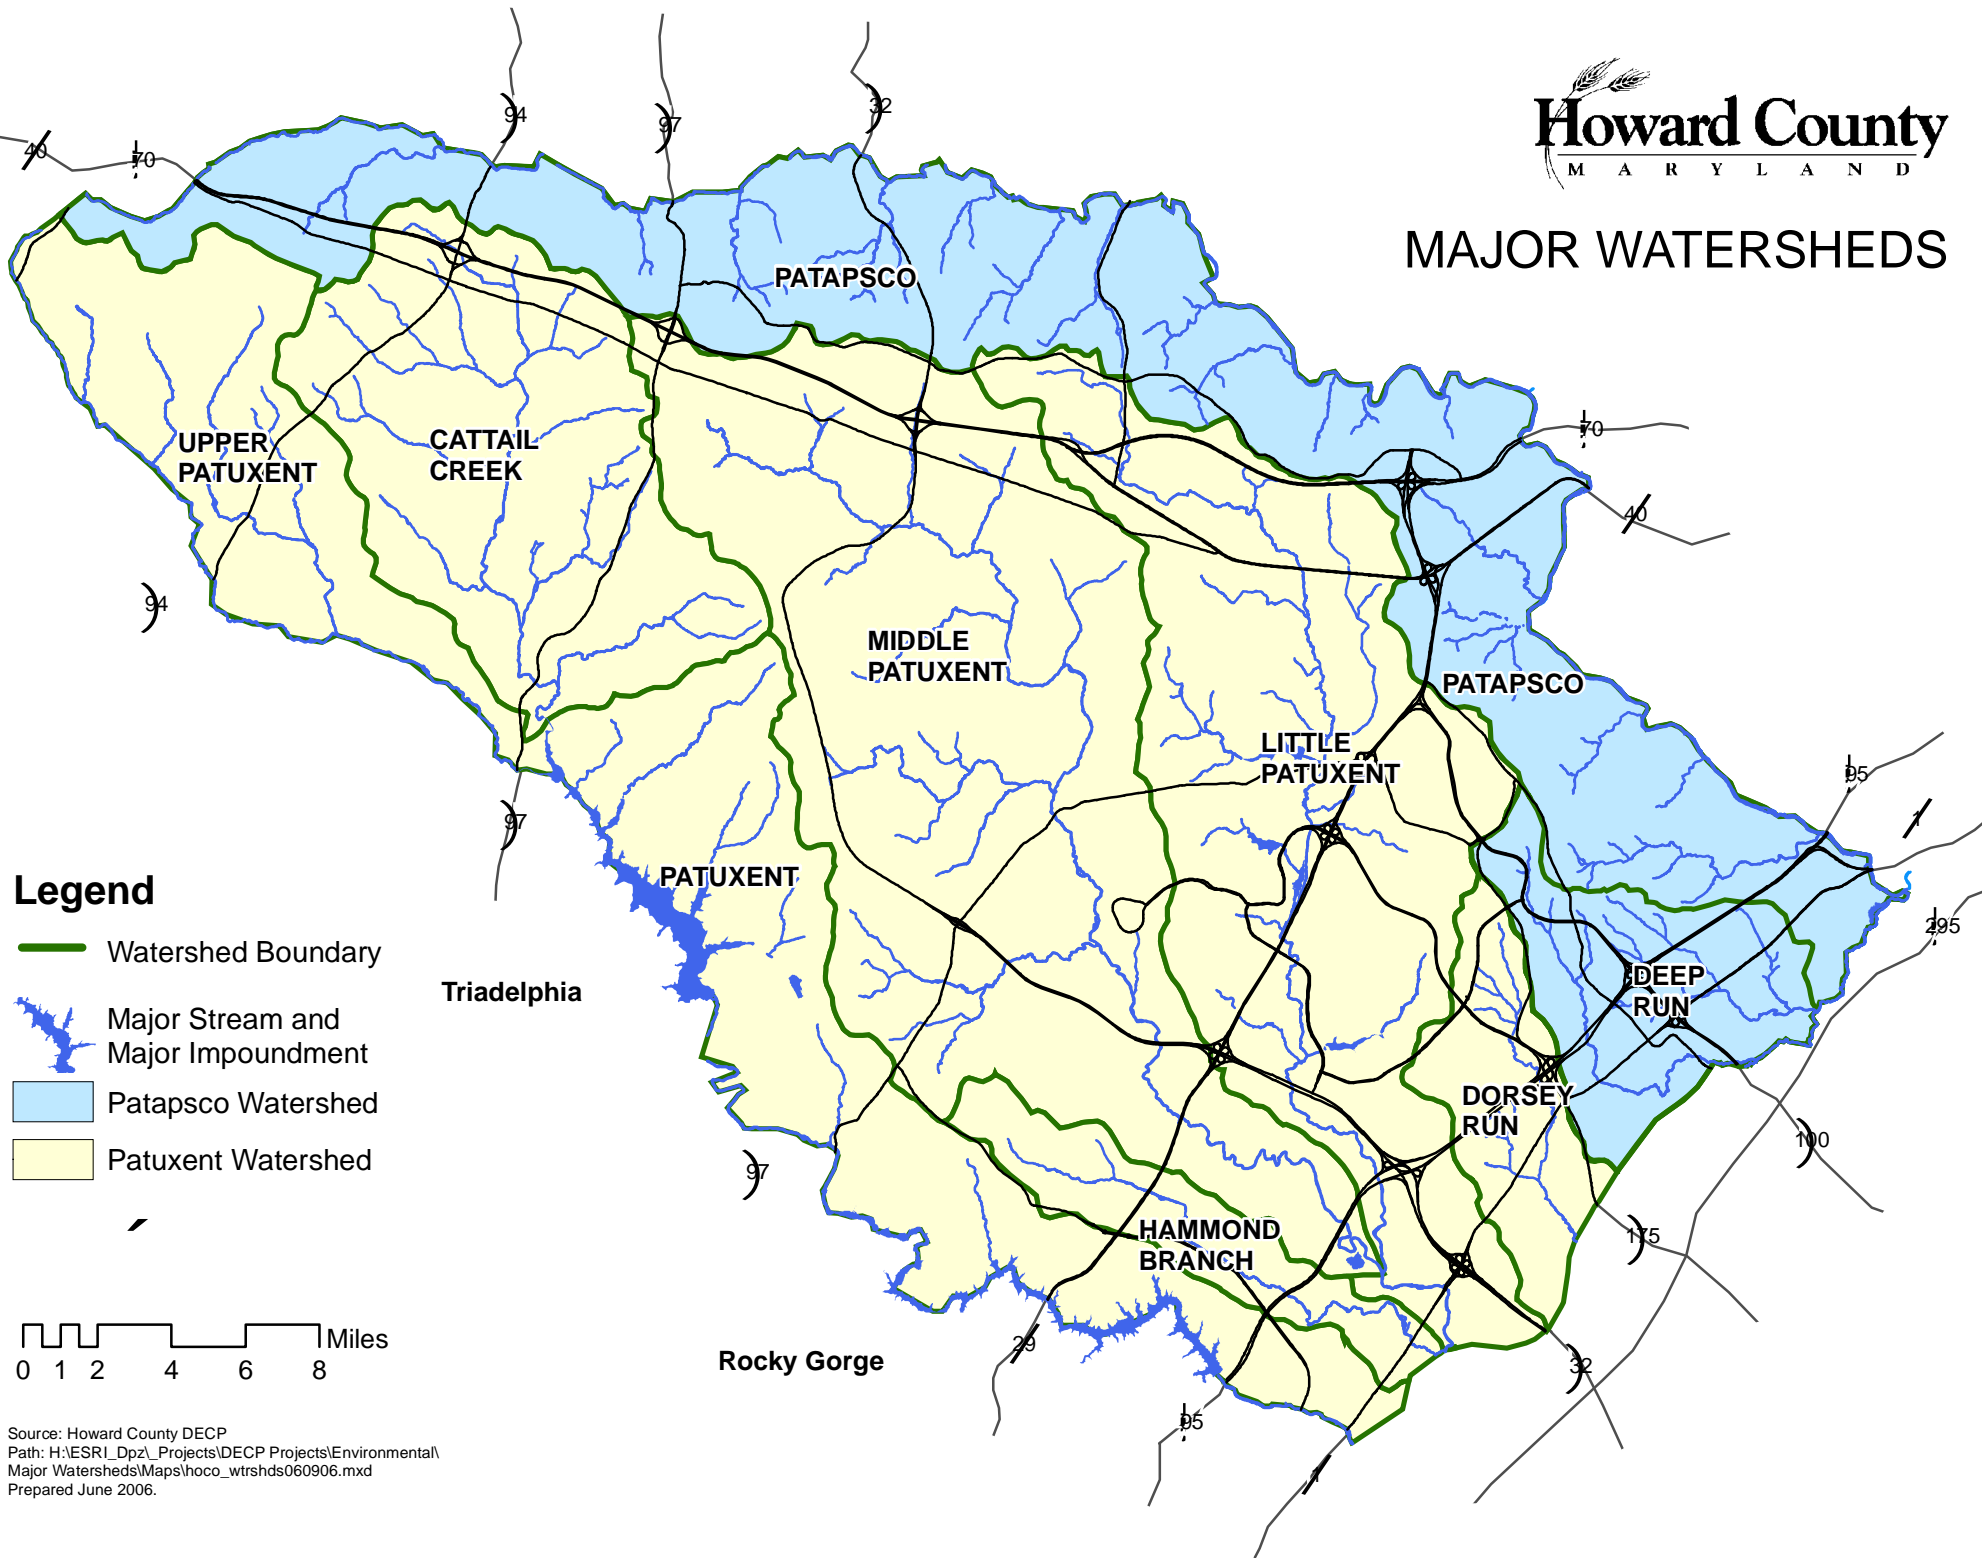

MAJOR WATERSHEDS

Legend

- Watershed Boundary
- Major Stream and Major Impoundment
- Patapsco Watershed
- Patuxent Watershed

Source: Howard County DECP
 Path: H:\ESRI_Dpz_Projects\DECP Projects\Environmental\
 Major Watersheds\Maps\hoco_wtrshds060906.mxd
 Prepared June 2006.