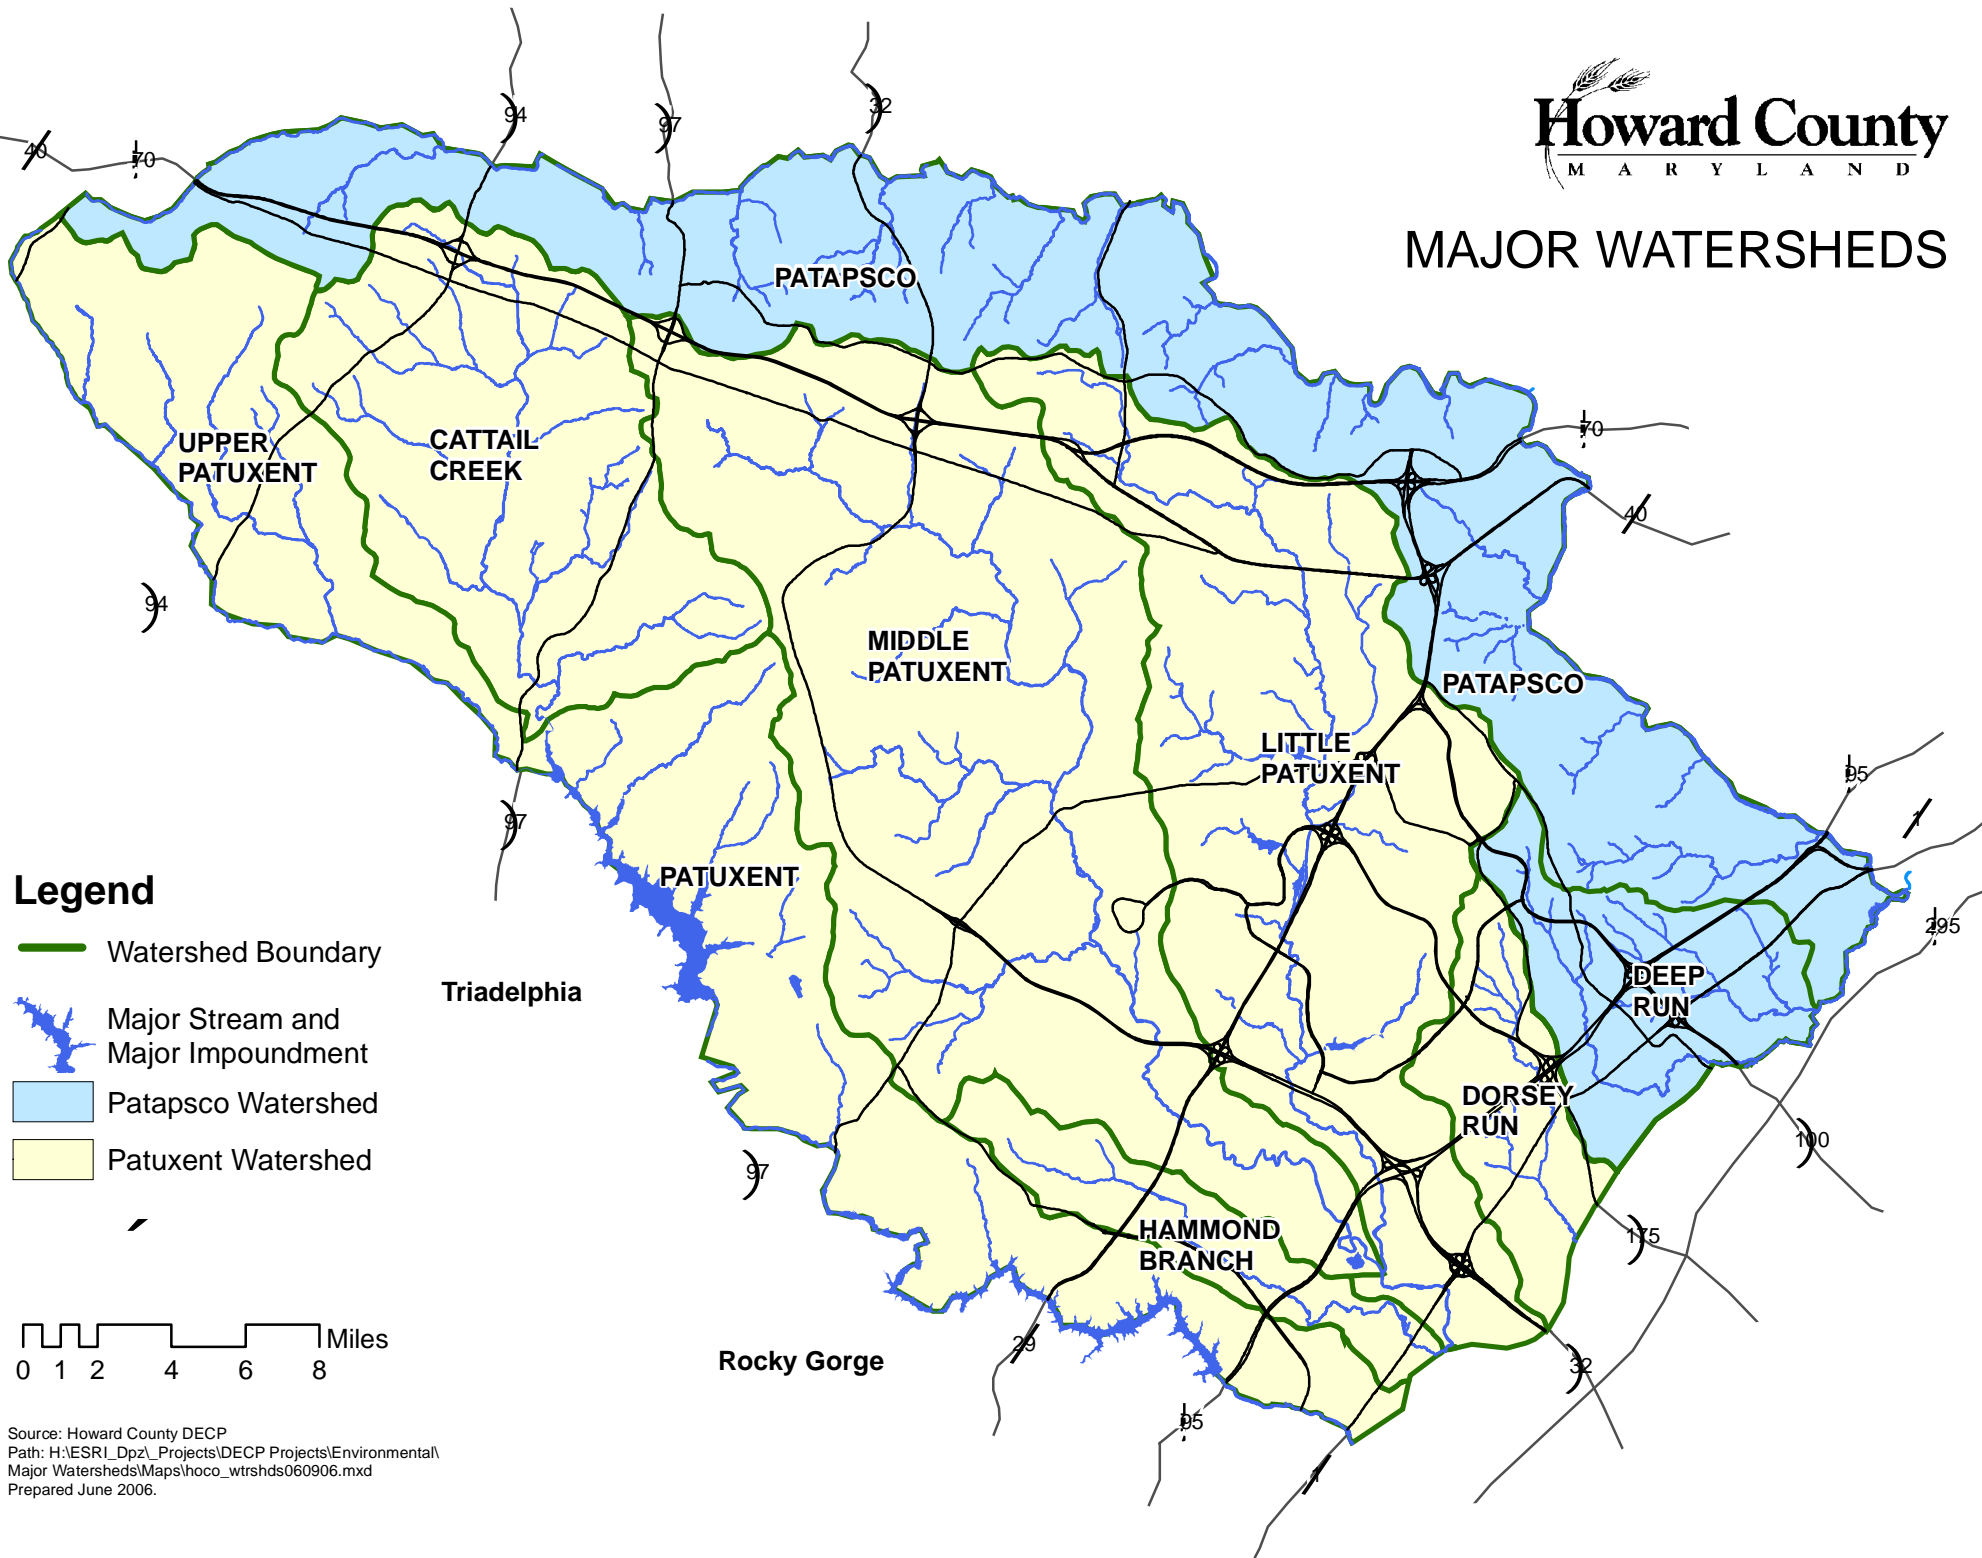

MAJOR WATERSHEDS

Legend

- Watershed Boundary
- Major Stream and Major Impoundment
- Patapsco Watershed
- Patuxent Watershed

Source: Howard County DECP
 Path: H:\ESRI_Dpzl_Projects\DECP Projects\Environmental\
 Major Watersheds\Maps\hoco_wtrshds060906.mxd
 Prepared June 2006.