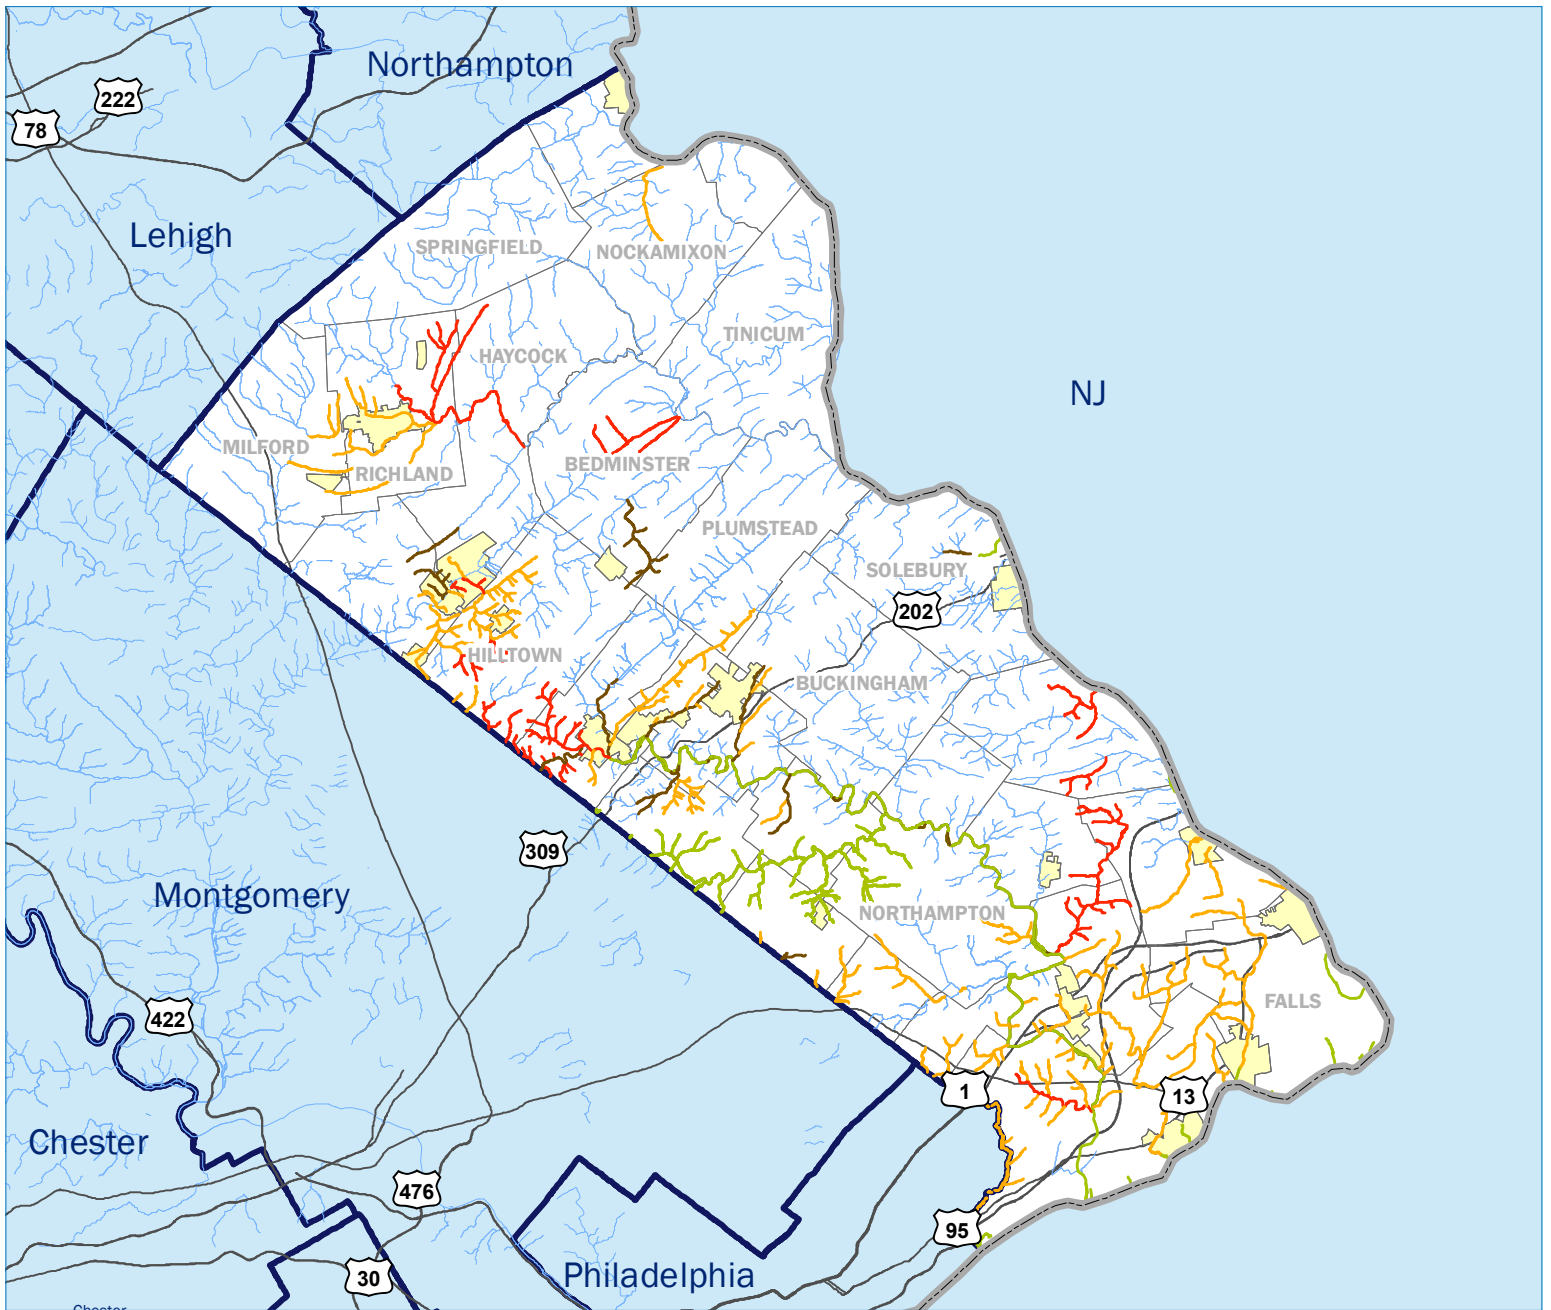

IMPAIRED WATERWAYS IN BUCKS COUNTY, PENNSYLVANIA

**IMPAIRED WATERWAYS:
MILES BY TYPE**

CHESAPEAKE BAY FOUNDATION
Saving a National Treasure

Source: Integrated List NonAttaining, PA DEP, 2014; Lists Primary Sources of Impairment Only.