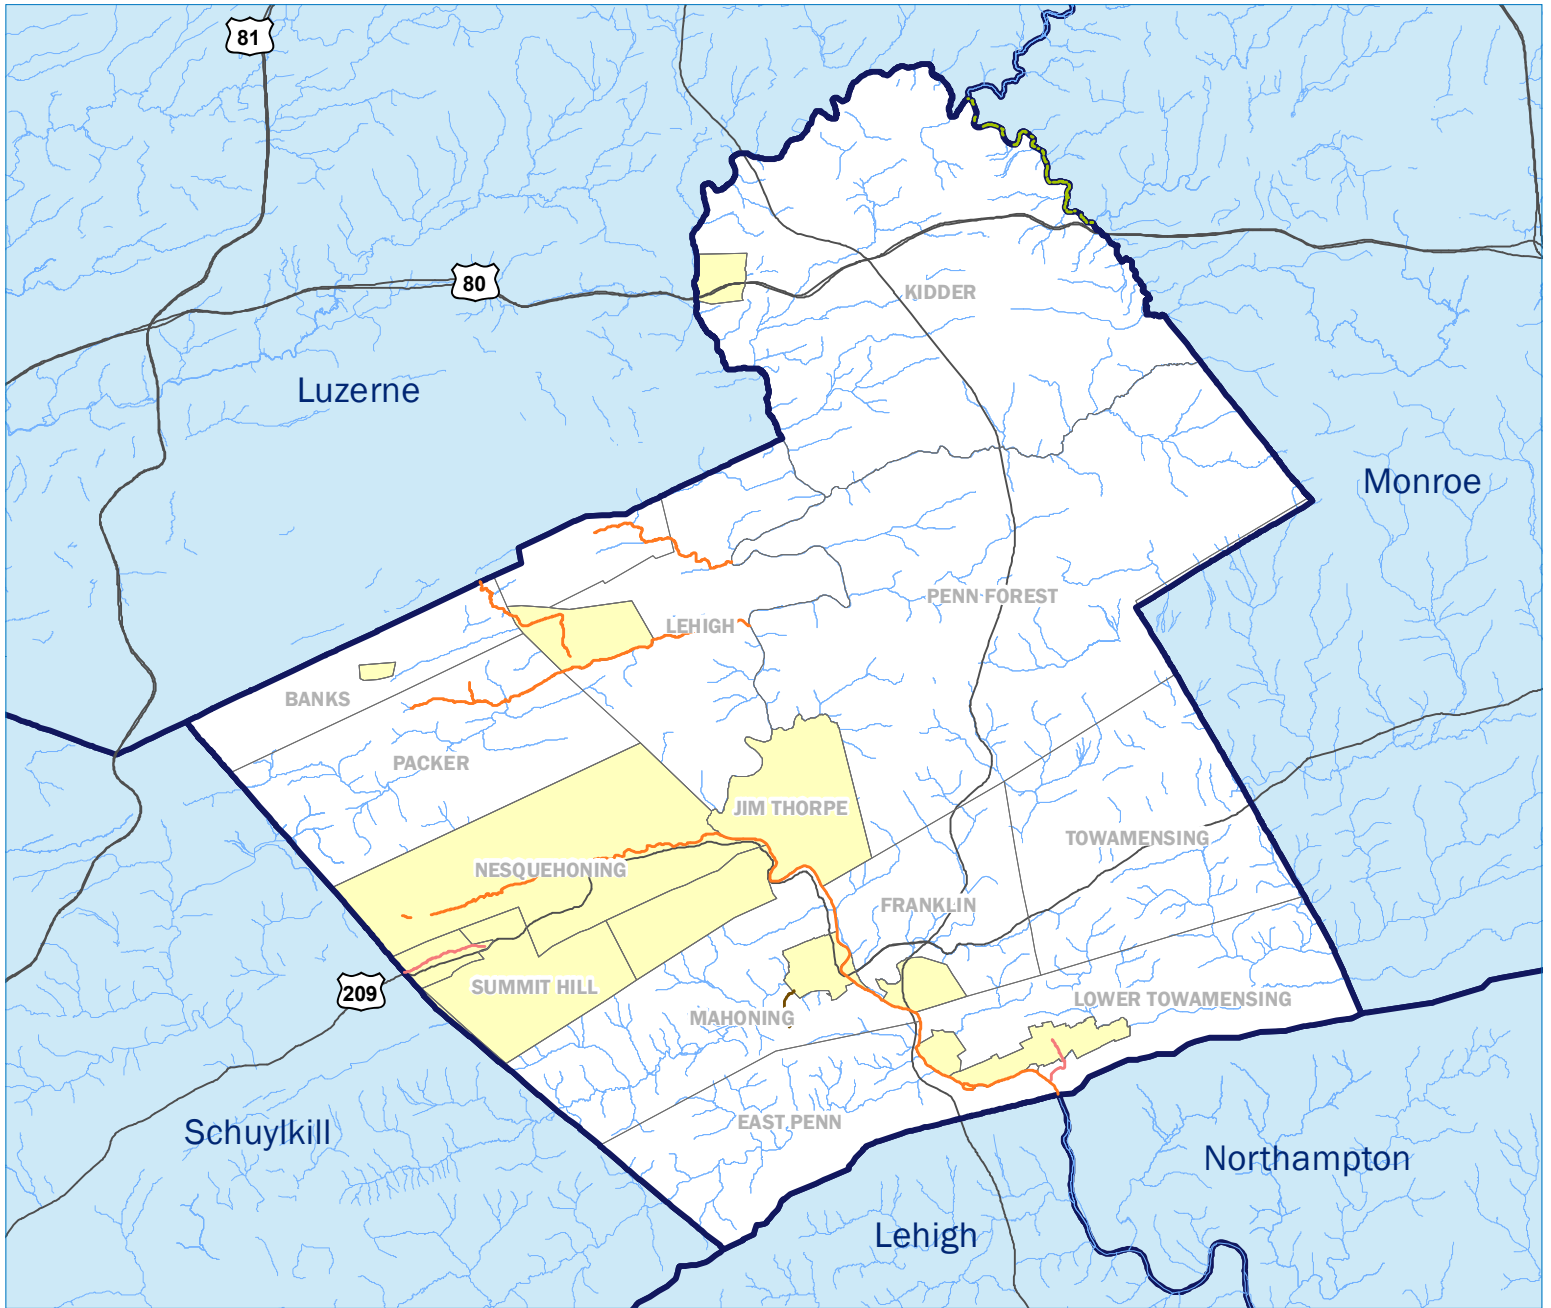

IMPAIRED WATERWAYS IN CARBON COUNTY, PENNSYLVANIA

**IMPAIRED WATERWAYS:
MILES BY TYPE**

CHESAPEAKE BAY FOUNDATION
Saving a National Treasure

Source: Integrated List NonAttaining, PA DEP, 2014; Lists Primary Sources of Impairment Only.