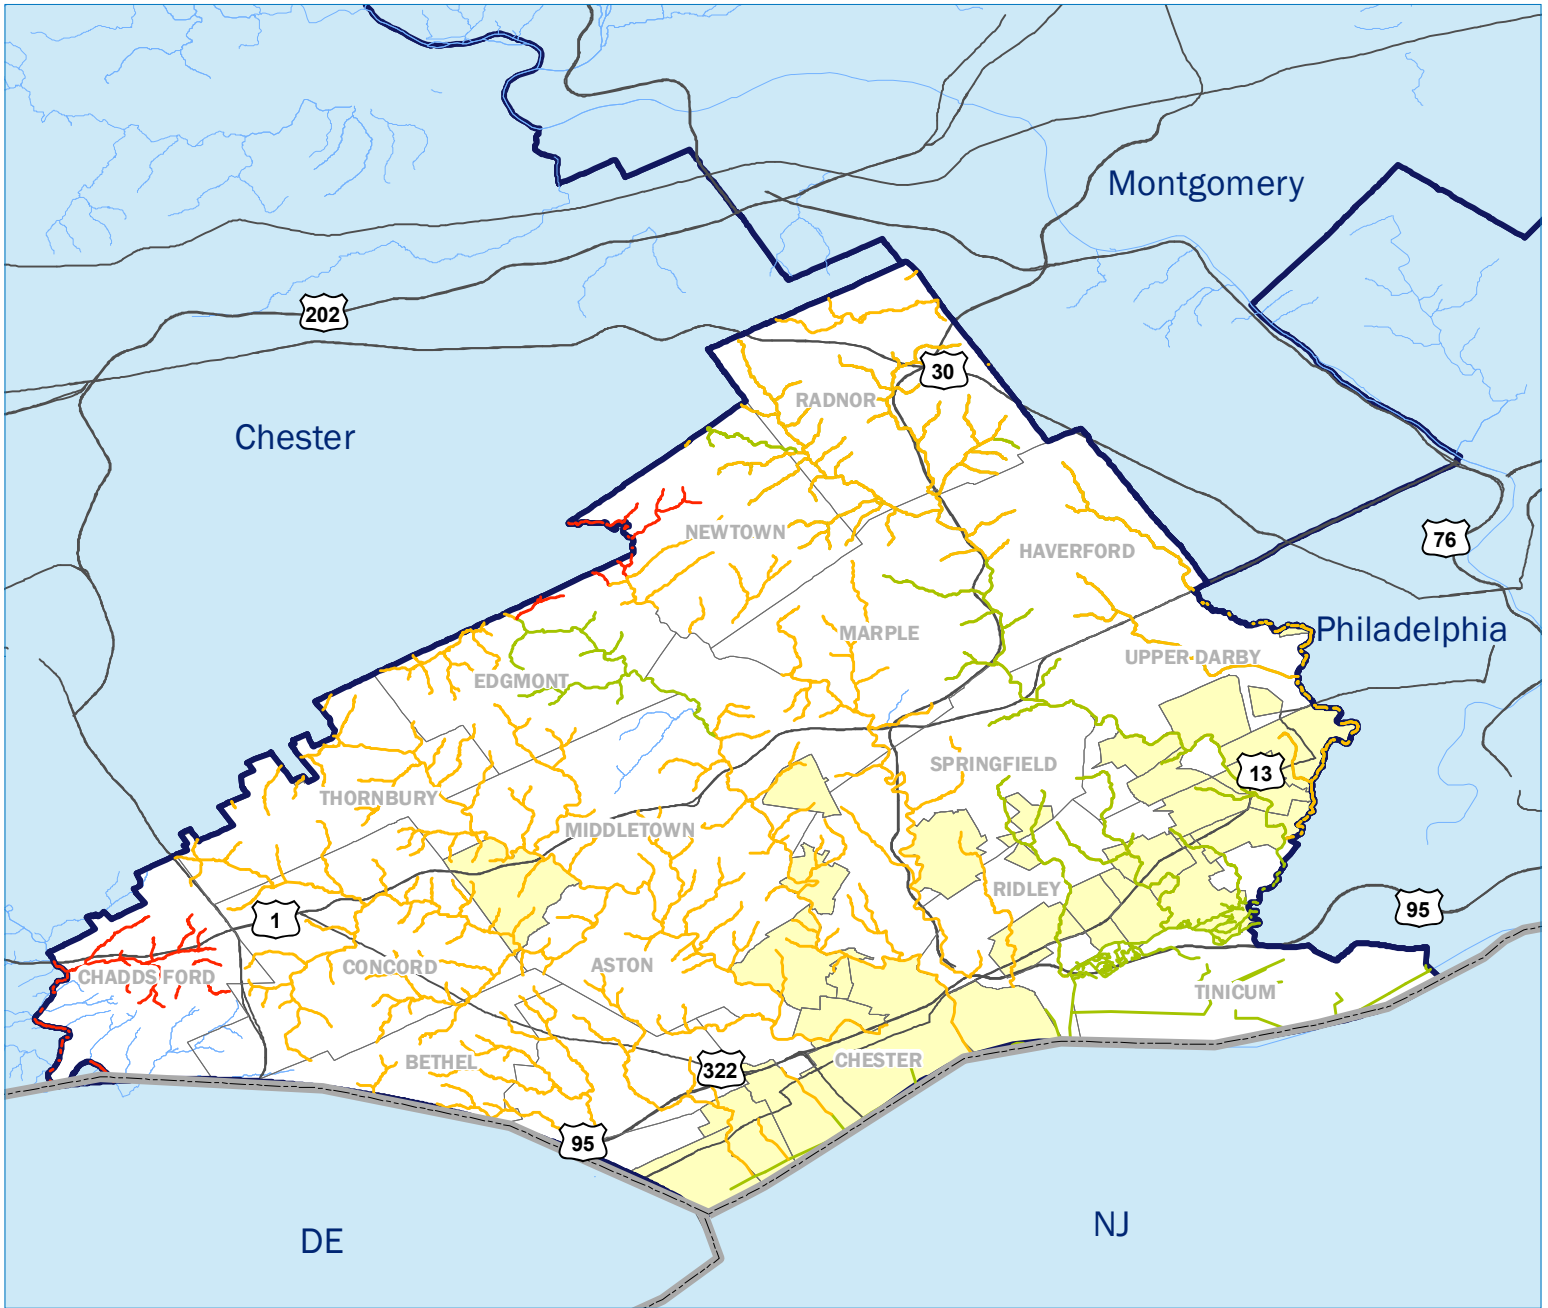

IMPAIRED WATERWAYS IN DELAWARE COUNTY, PENNSYLVANIA

**IMPAIRED WATERWAYS:
MILES BY TYPE**

CHESAPEAKE BAY FOUNDATION
Saving a National Treasure

Source: Integrated List NonAttaining, PA DEP, 2014; Lists Primary Sources of Impairment Only.