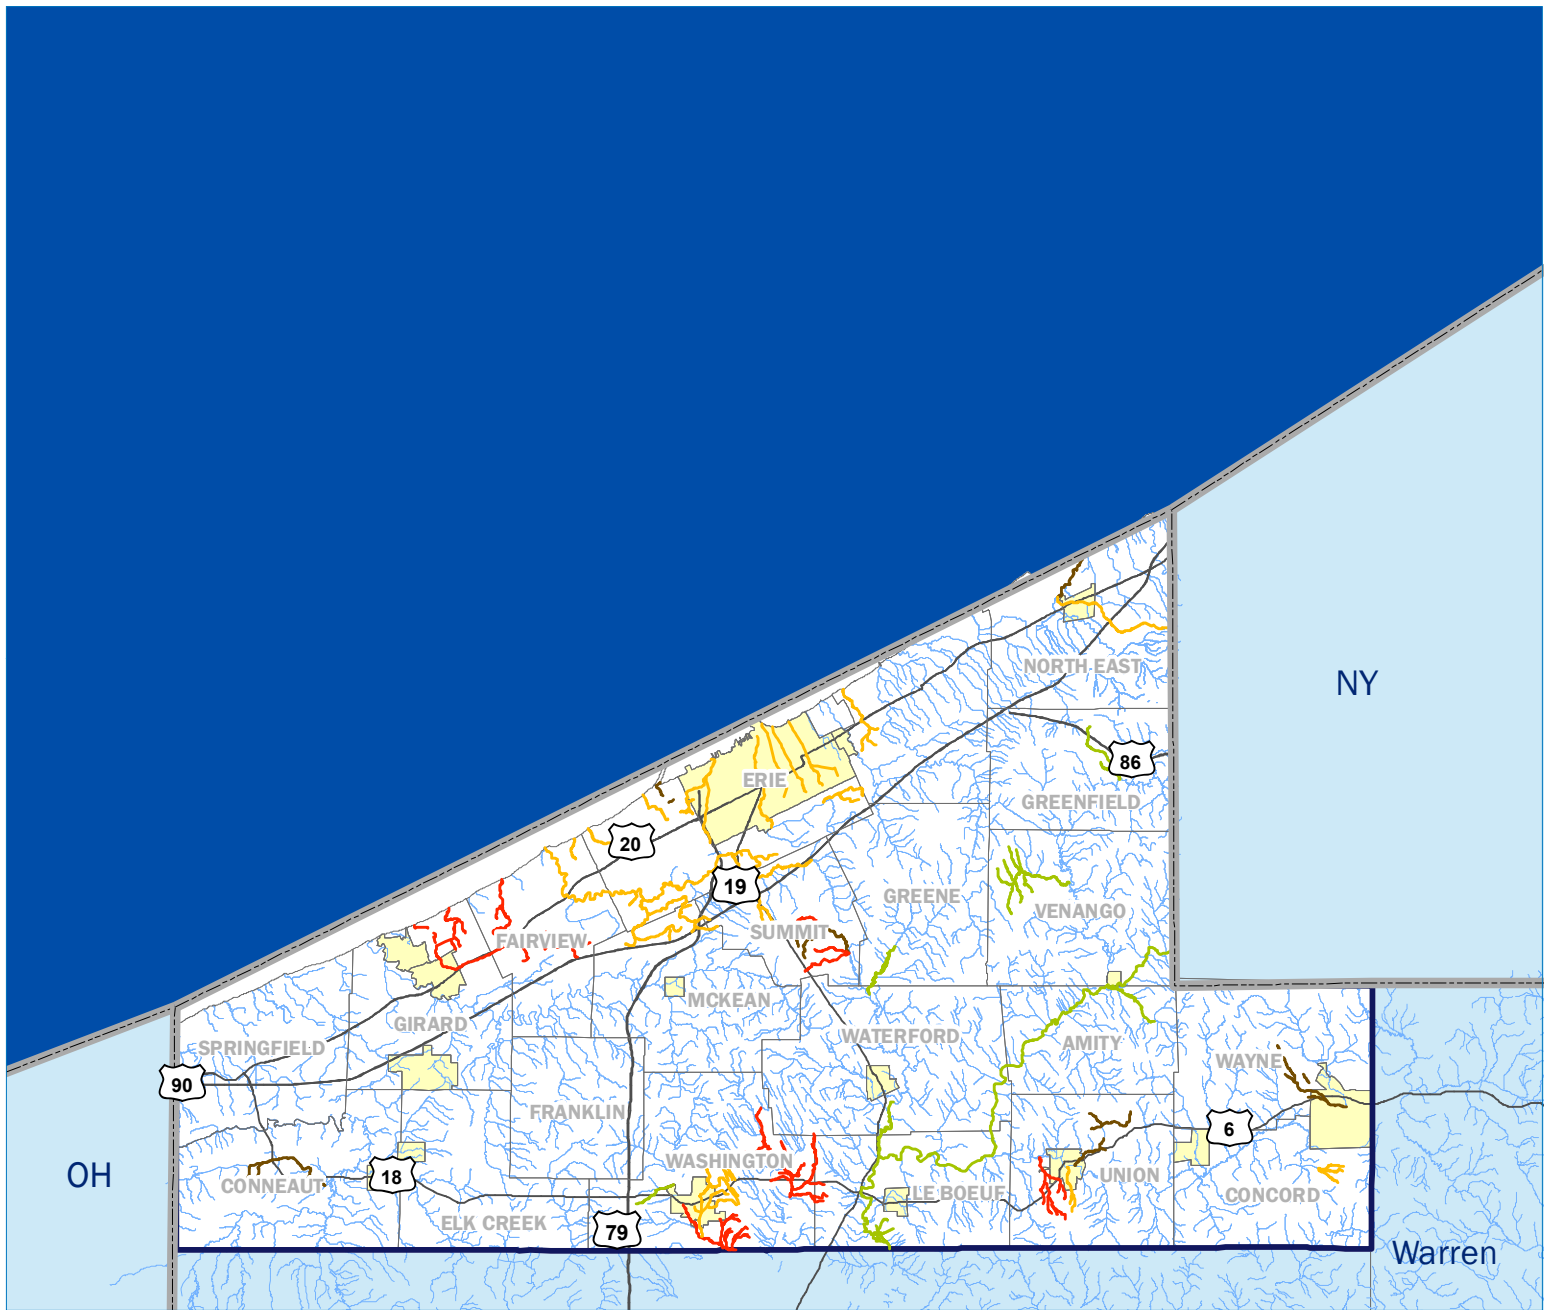

IMPAIRED WATERWAYS IN ERIE COUNTY, PENNSYLVANIA

IMPAIRED WATERWAYS:

CHESAPEAKE BAY FOUNDATION
Saving a National Treasure

Source: Integrated List NonAttaining, PA DEP, 2014; Lists Primary Sources of Impairment Only.