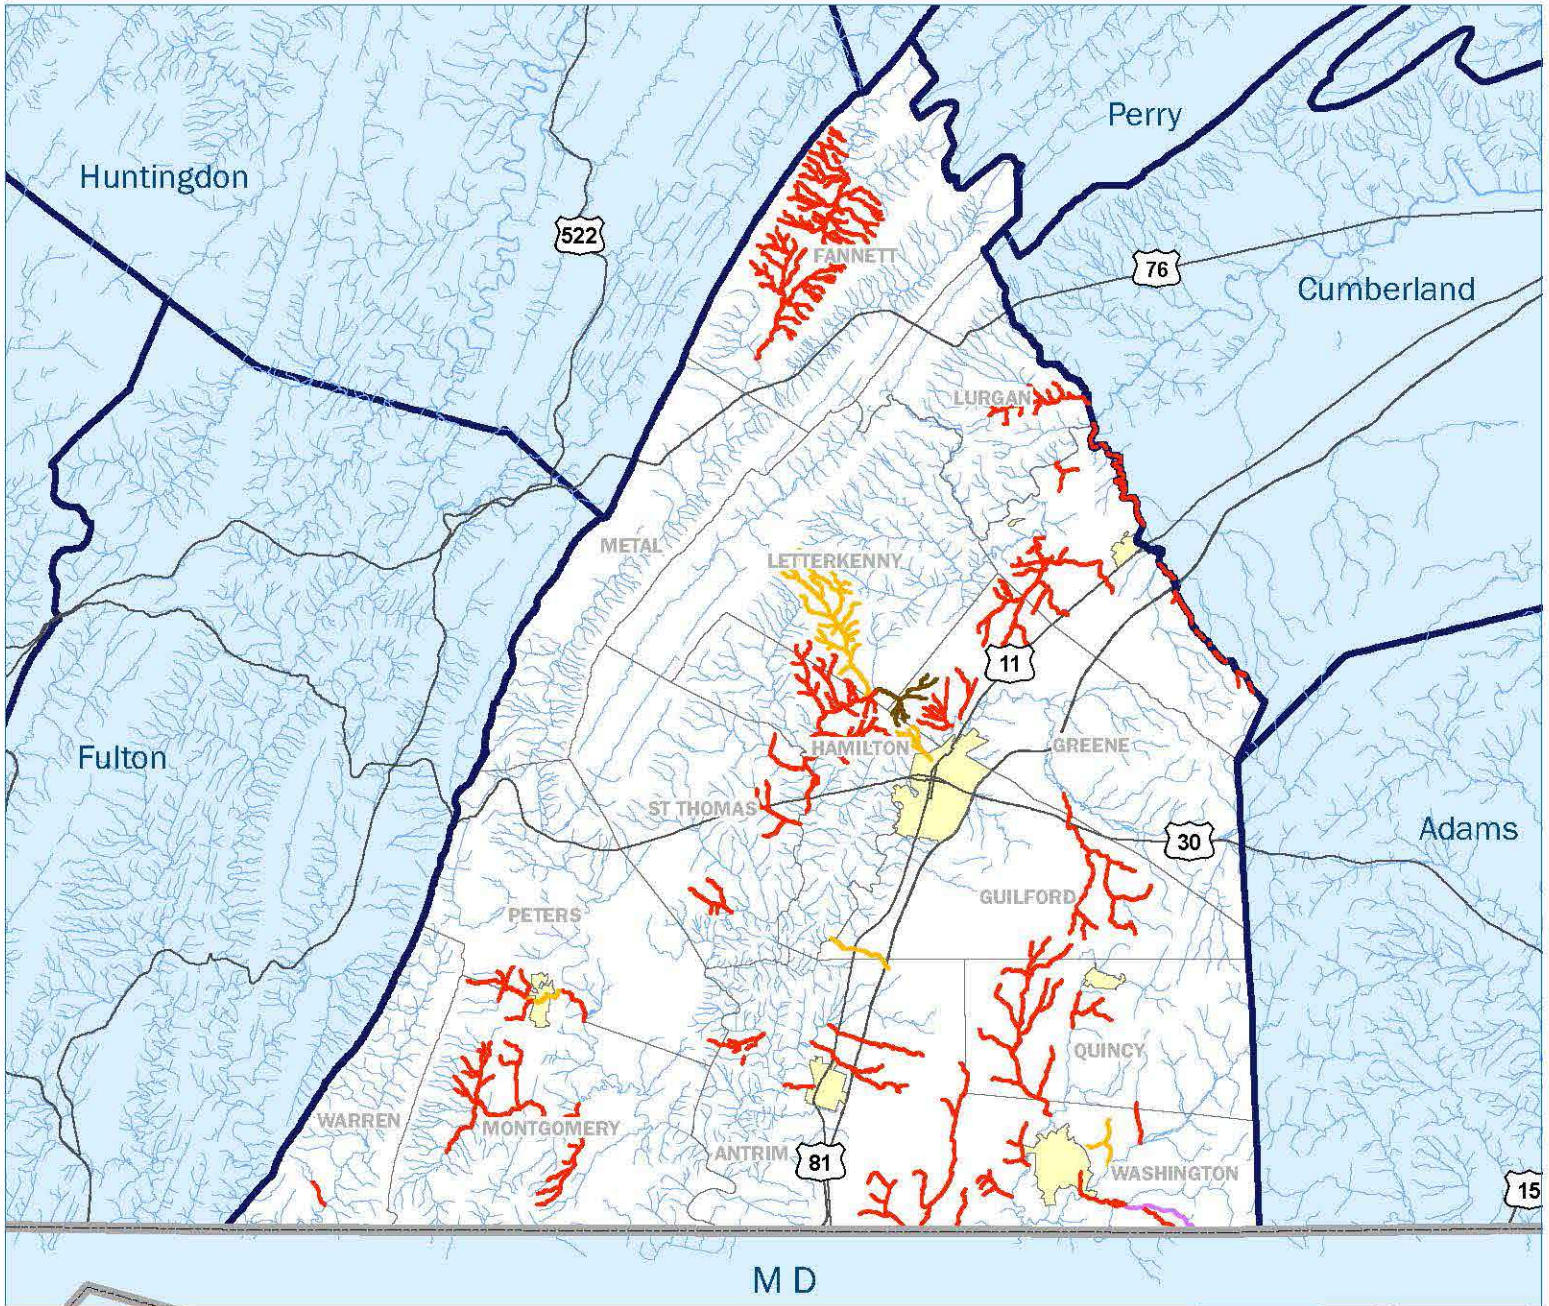

IMPAIRED WATERWAYS IN FRANKLIN COUNTY, PENNSYLVANIA

IMPAIRED WATERWAYS: MILES BY TYPE

CHESAPEAKE BAY FOUNDATION
Saving a National Treasure

Source: Integrated List NonAttaining, PA DEP, 2014; Lists Primary Sources of Impairment Only.