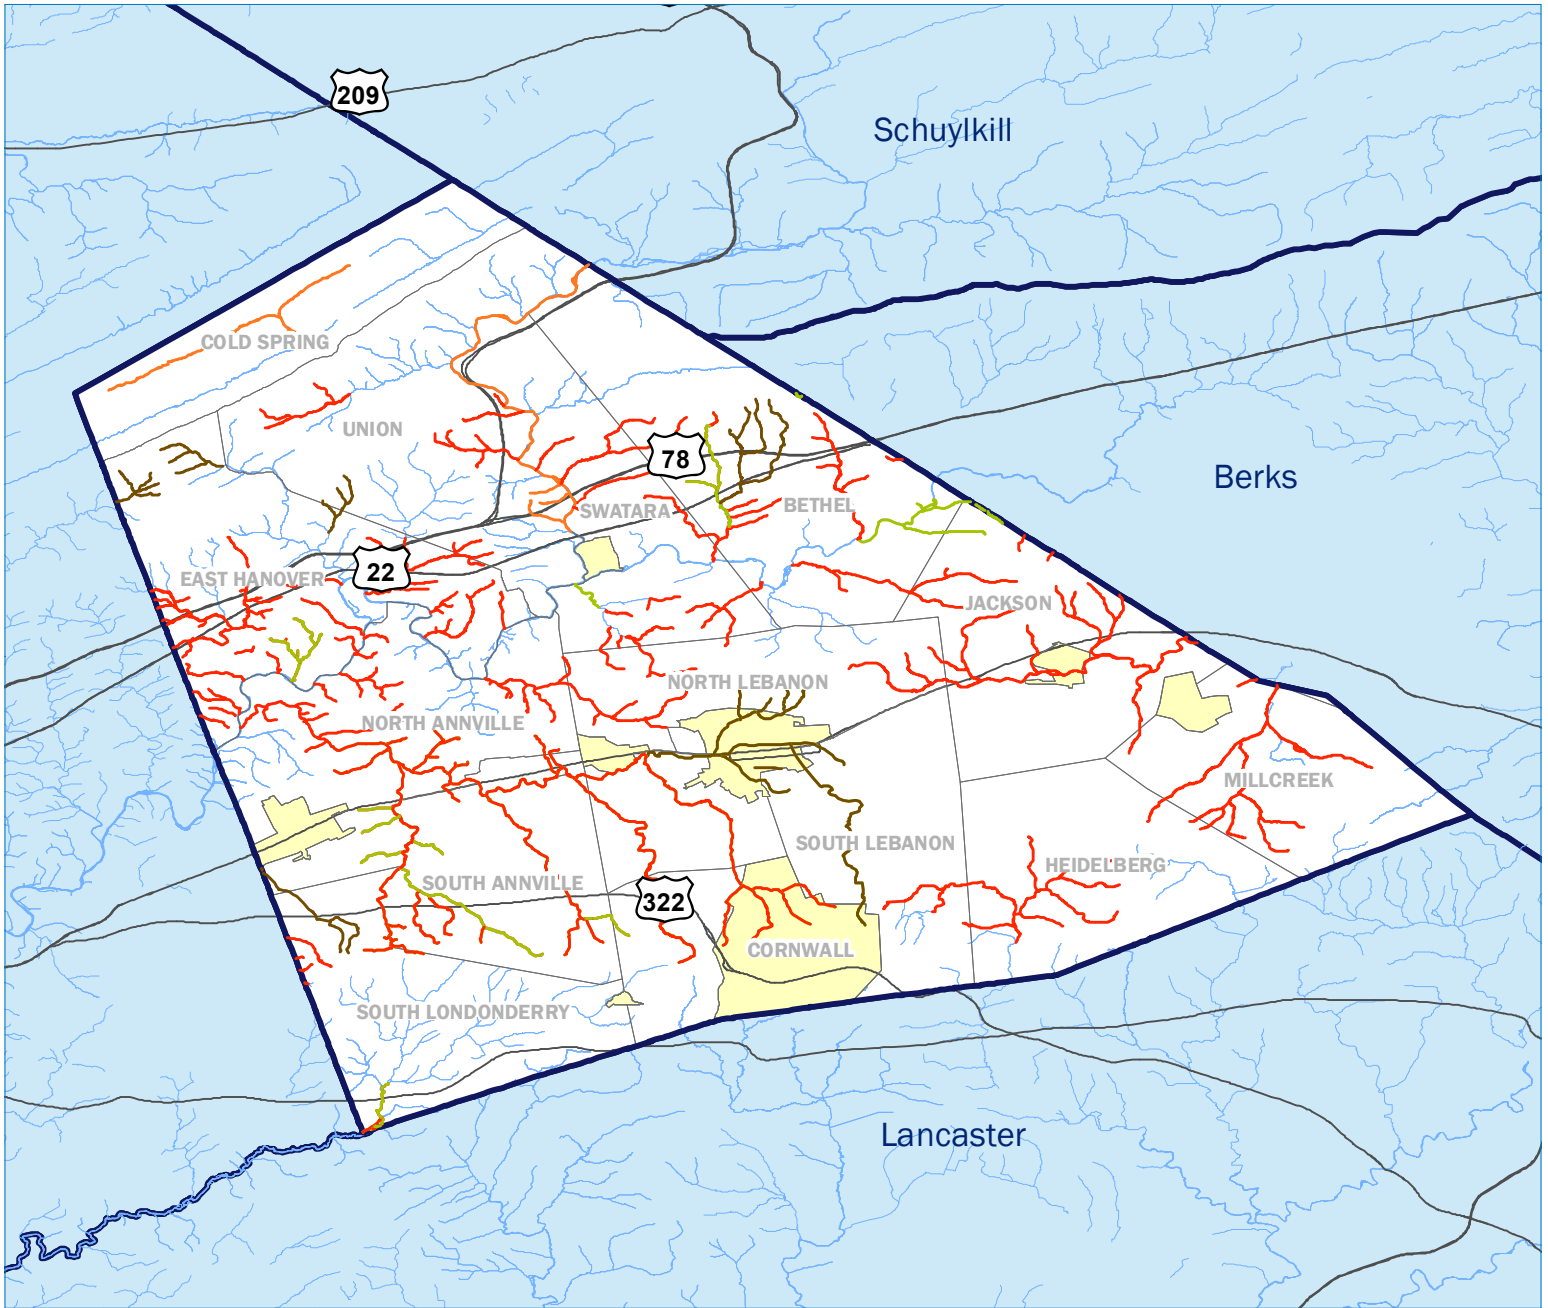

IMPAIRED WATERWAYS IN LEBANON COUNTY, PENNSYLVANIA

**IMPAIRED WATERWAYS:
MILES BY TYPE**

CHESAPEAKE BAY FOUNDATION
Saving a National Treasure

Source: Integrated List NonAttaining, PA DEP, 2014; Lists Primary Sources of Impairment Only.