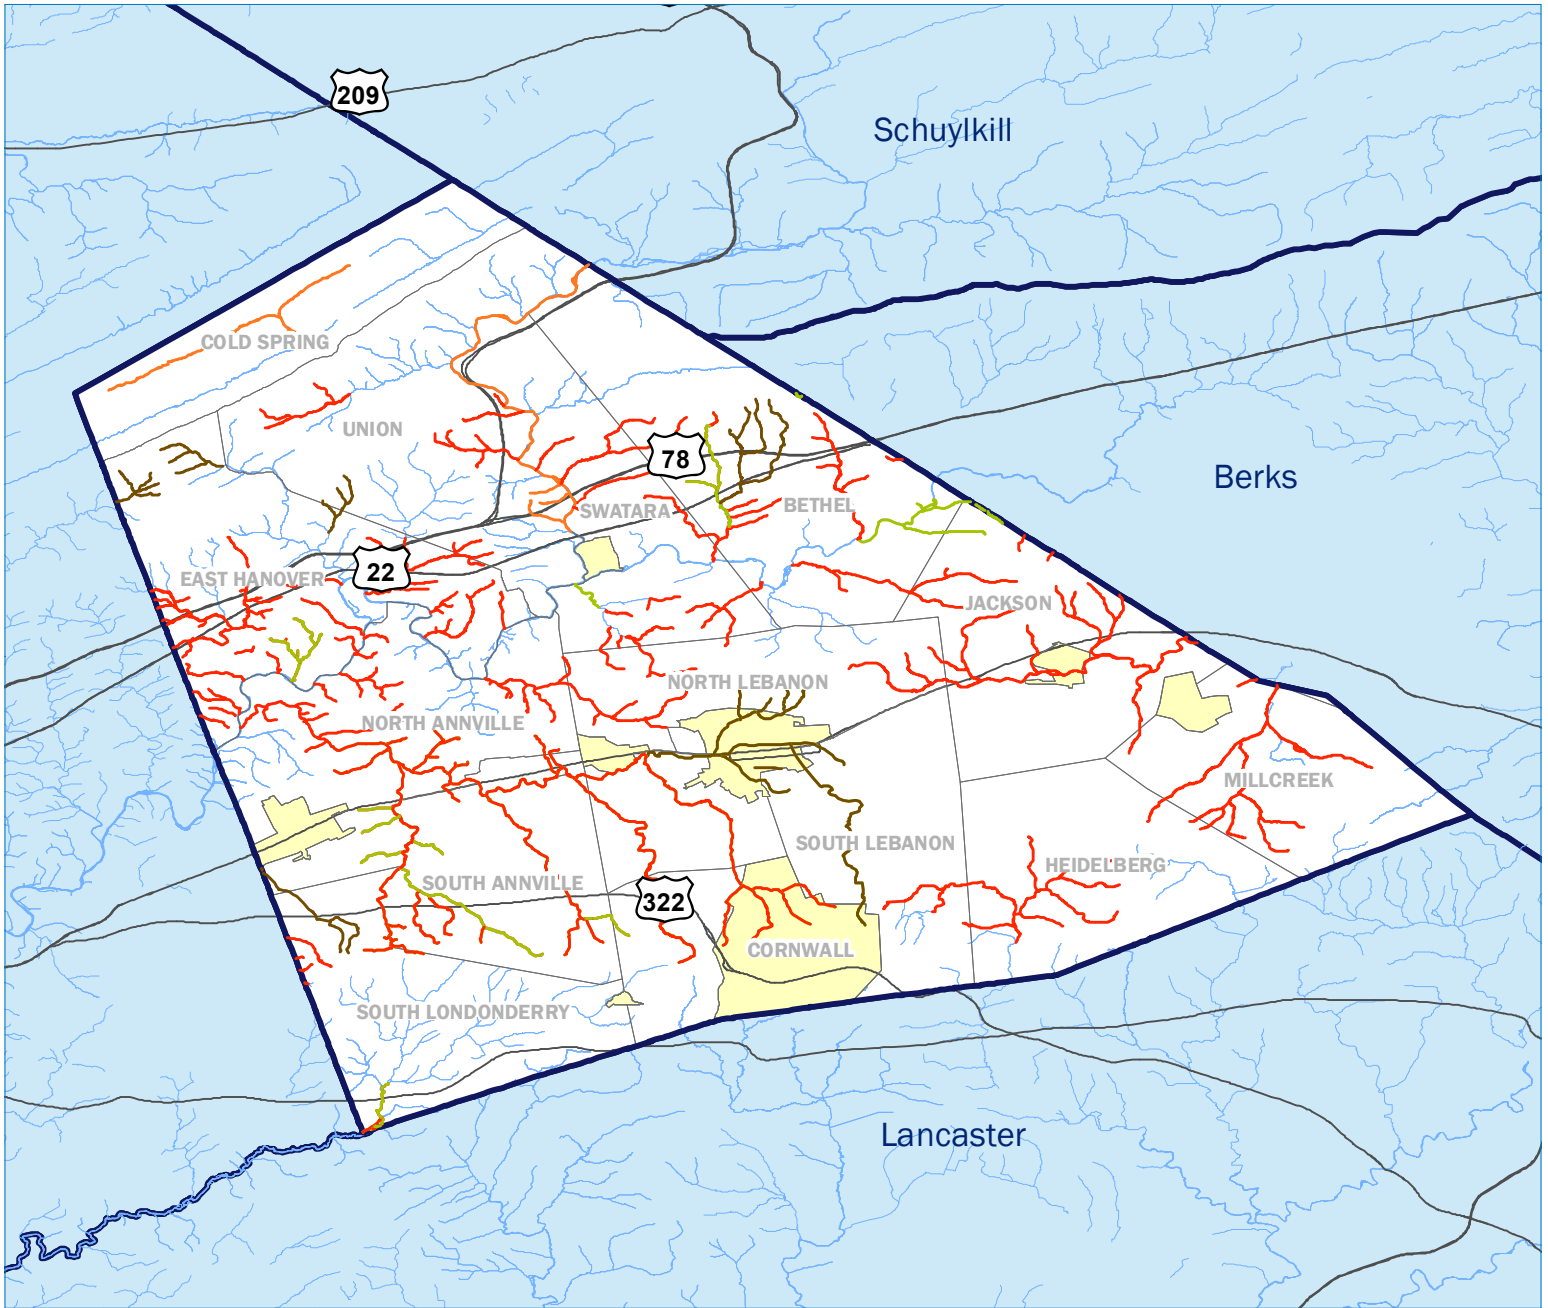

# IMPAIRED WATERWAYS IN LEBANON COUNTY, PENNSYLVANIA

**IMPAIRED WATERWAYS:  
MILES BY TYPE**

**CHESAPEAKE BAY FOUNDATION**  
*Saving a National Treasure*

Source: Integrated List NonAttaining, PA DEP, 2014; Lists Primary Sources of Impairment Only.