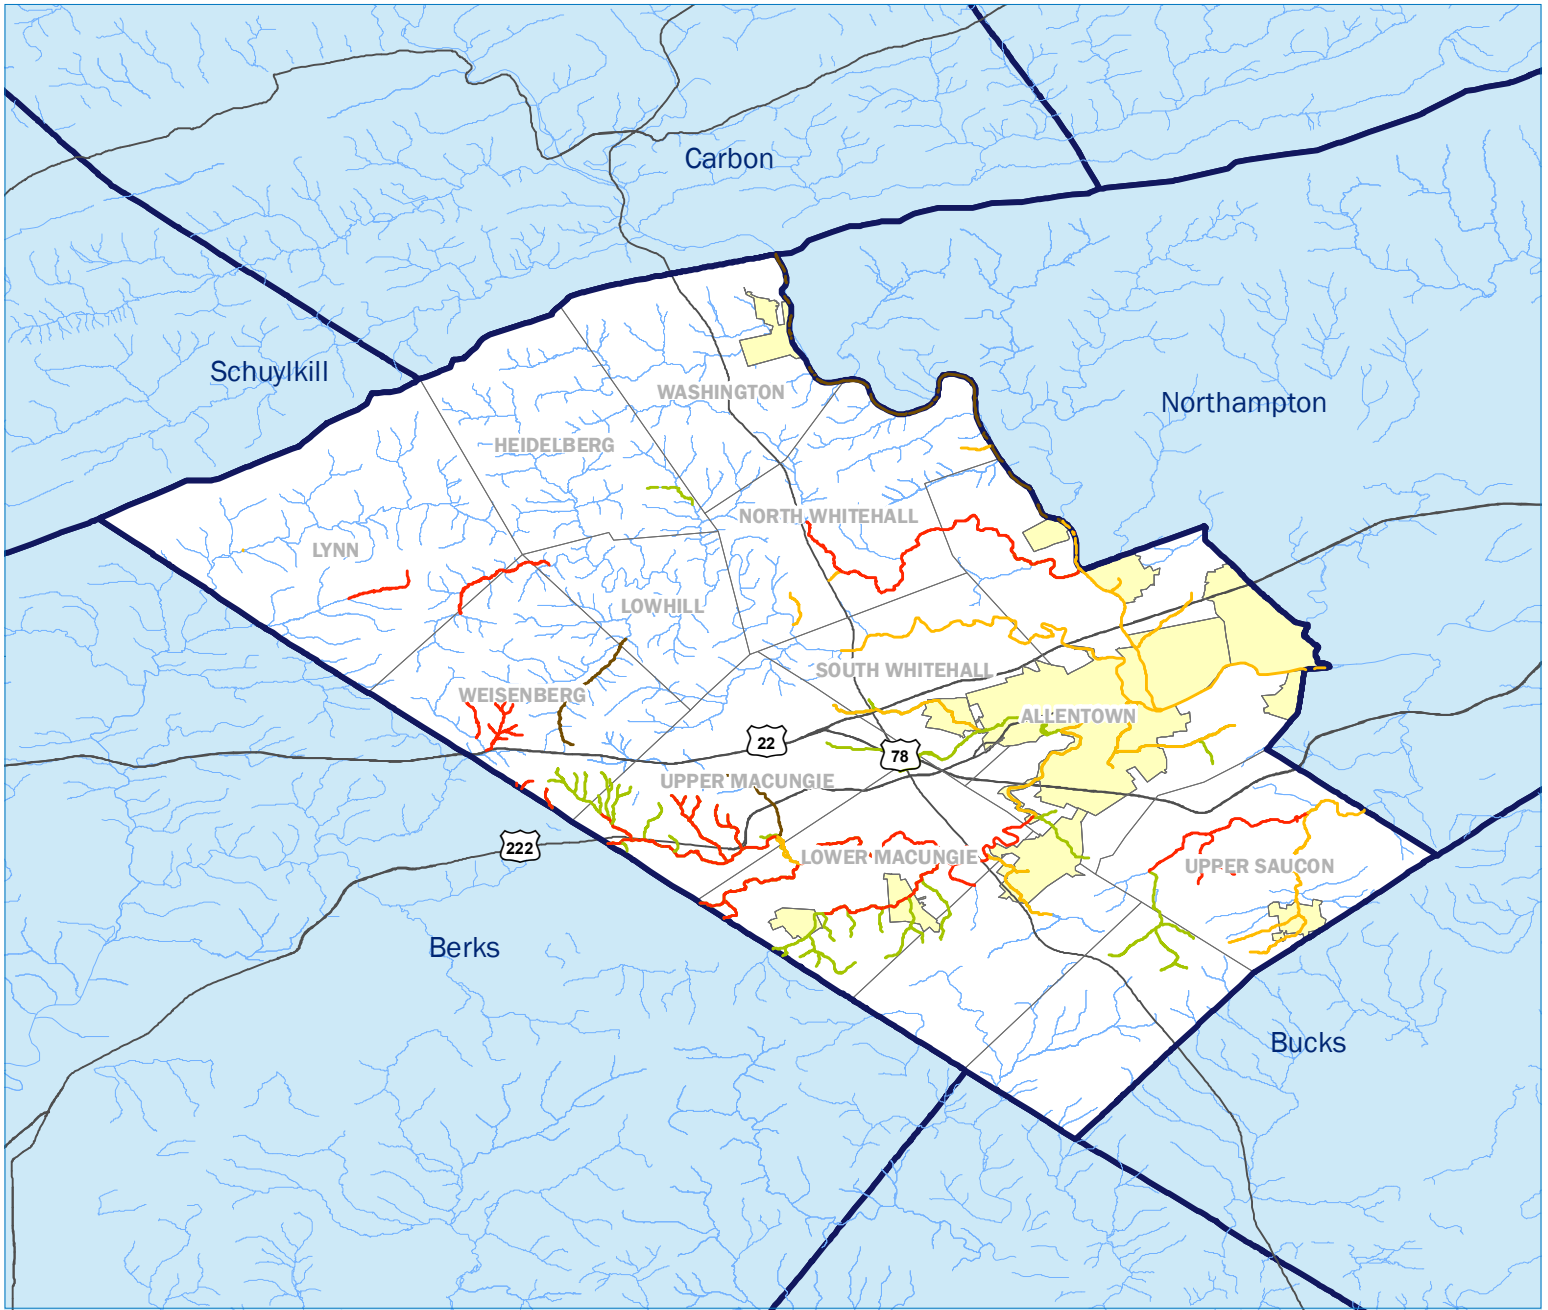

# IMPAIRED WATERWAYS IN LEHIGH COUNTY, PENNSYLVANIA

**IMPAIRED WATERWAYS:  
MILES BY TYPE**

**CHESAPEAKE BAY FOUNDATION**  
*Saving a National Treasure*

Source: Integrated List NonAttaining, PA DEP, 2014; Lists Primary Sources of Impairment Only.