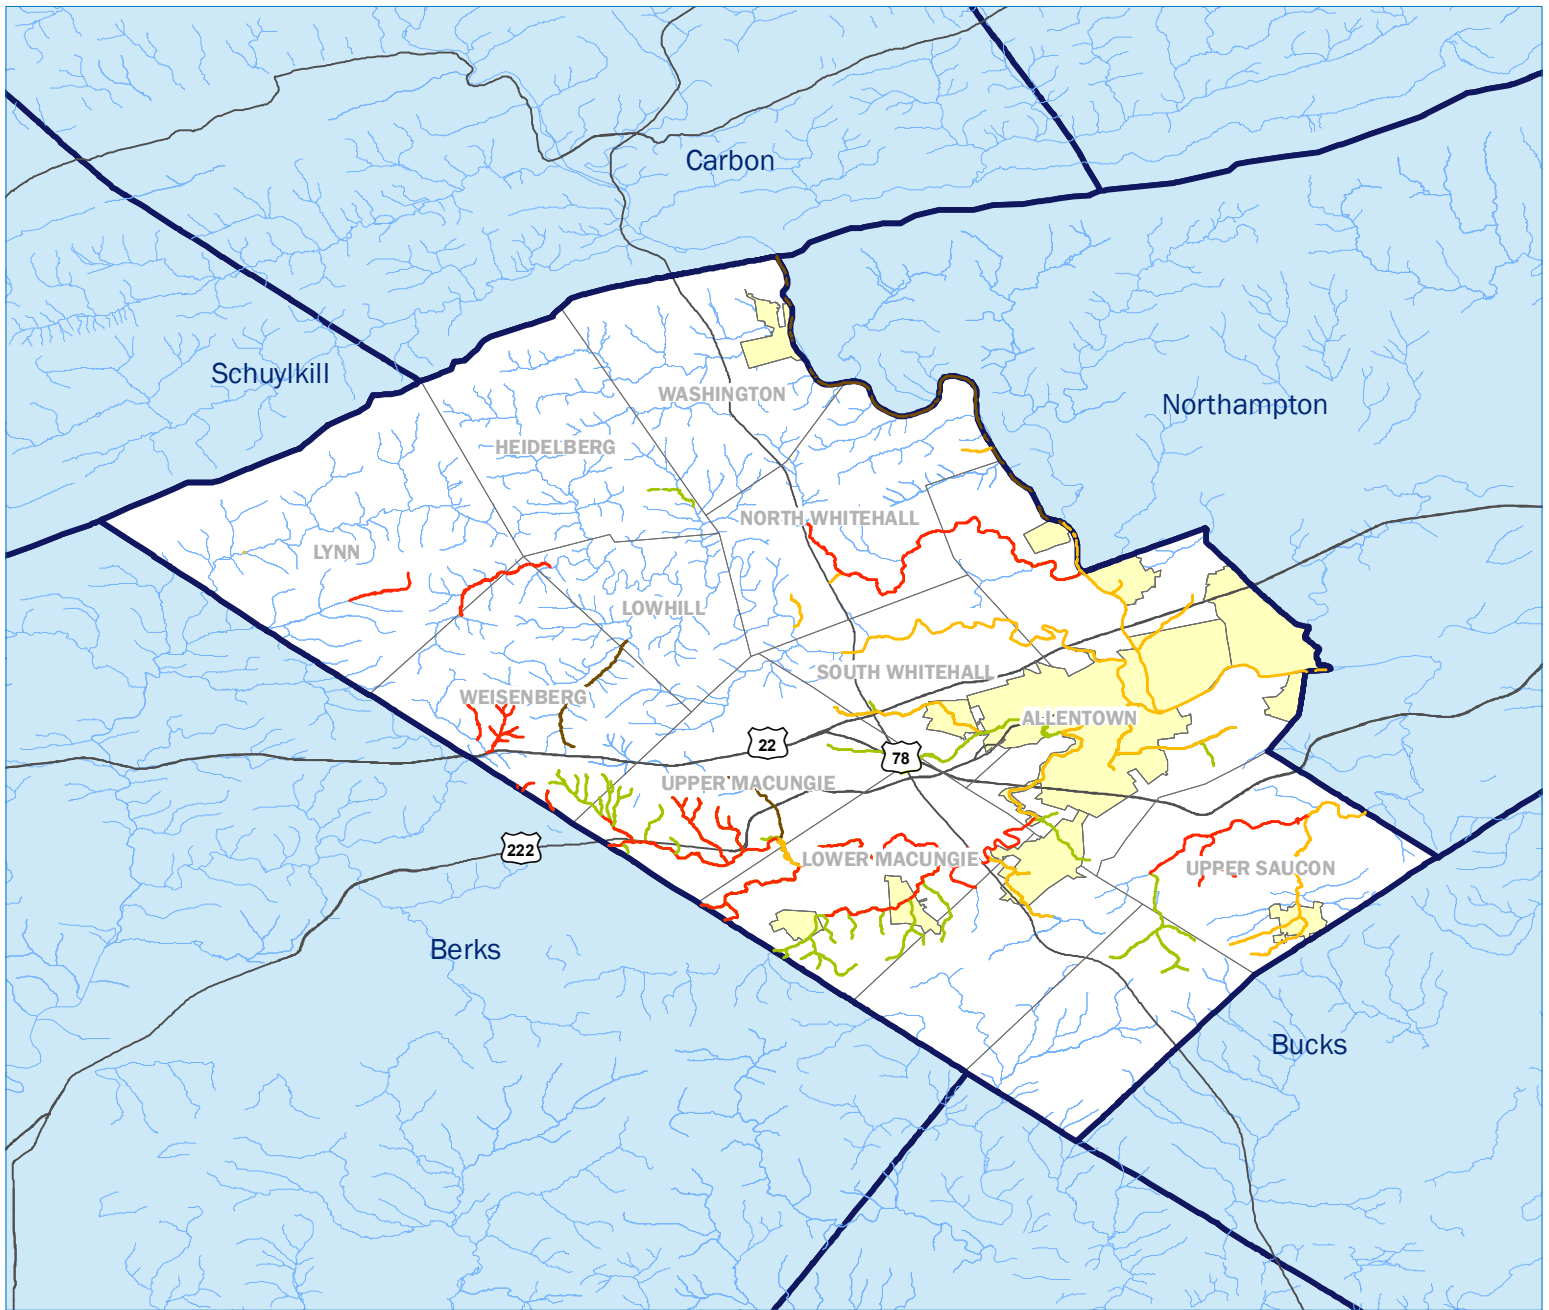

IMPAIRED WATERWAYS IN LEHIGH COUNTY, PENNSYLVANIA

**IMPAIRED WATERWAYS:
MILES BY TYPE**

CHESAPEAKE BAY FOUNDATION
Saving a National Treasure

Source: Integrated List NonAttaining, PA DEP, 2014; Lists Primary Sources of Impairment Only.